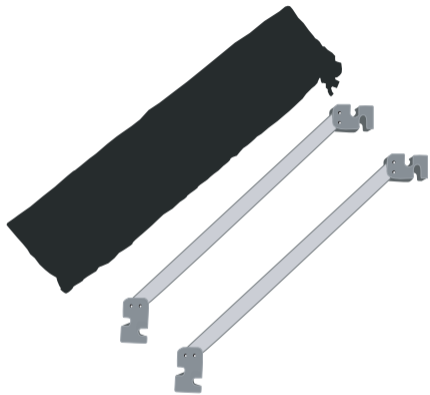

SET UP INSTRUCTION

**Connection kit
for Pop Up Magnetic**

90° angle

Straight

www.expolinc.com