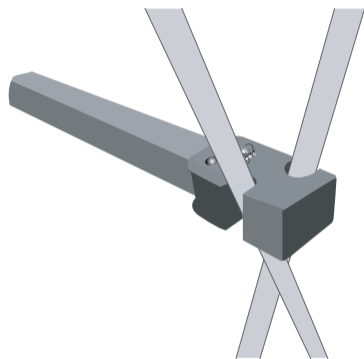

SET UP INSTRUCTION

**Connection kit
for Pop Up Magnetic**

90° angle

Straight

www.expolinc.com