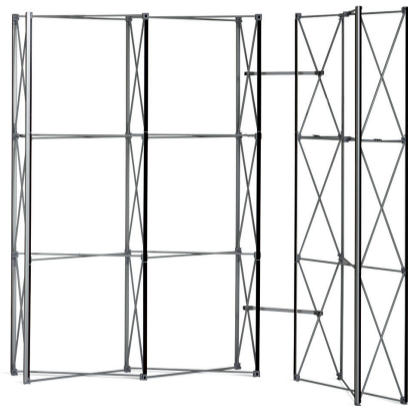

SET UP INSTRUCTION

**Connection kit
for Pop Up Magnetic**

90° angle

Straight

www.expolinc.com