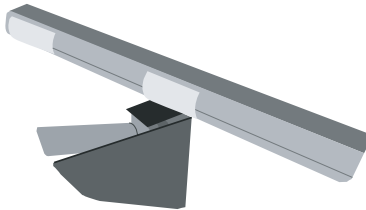

SET UP INSTRUCTION

Curtain Profile for Pop Up Magnetic

1.

2.

Use the extra male velcro for shorter curtain profile.

www.expolinc.com