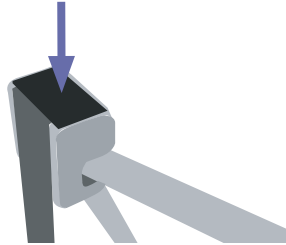

SET UP INSTRUCTION

Curtain Profile for Pop Up Magnetic

1.

2.

Use the extra male velcro for shorter curtain profile.

www.expolinc.com